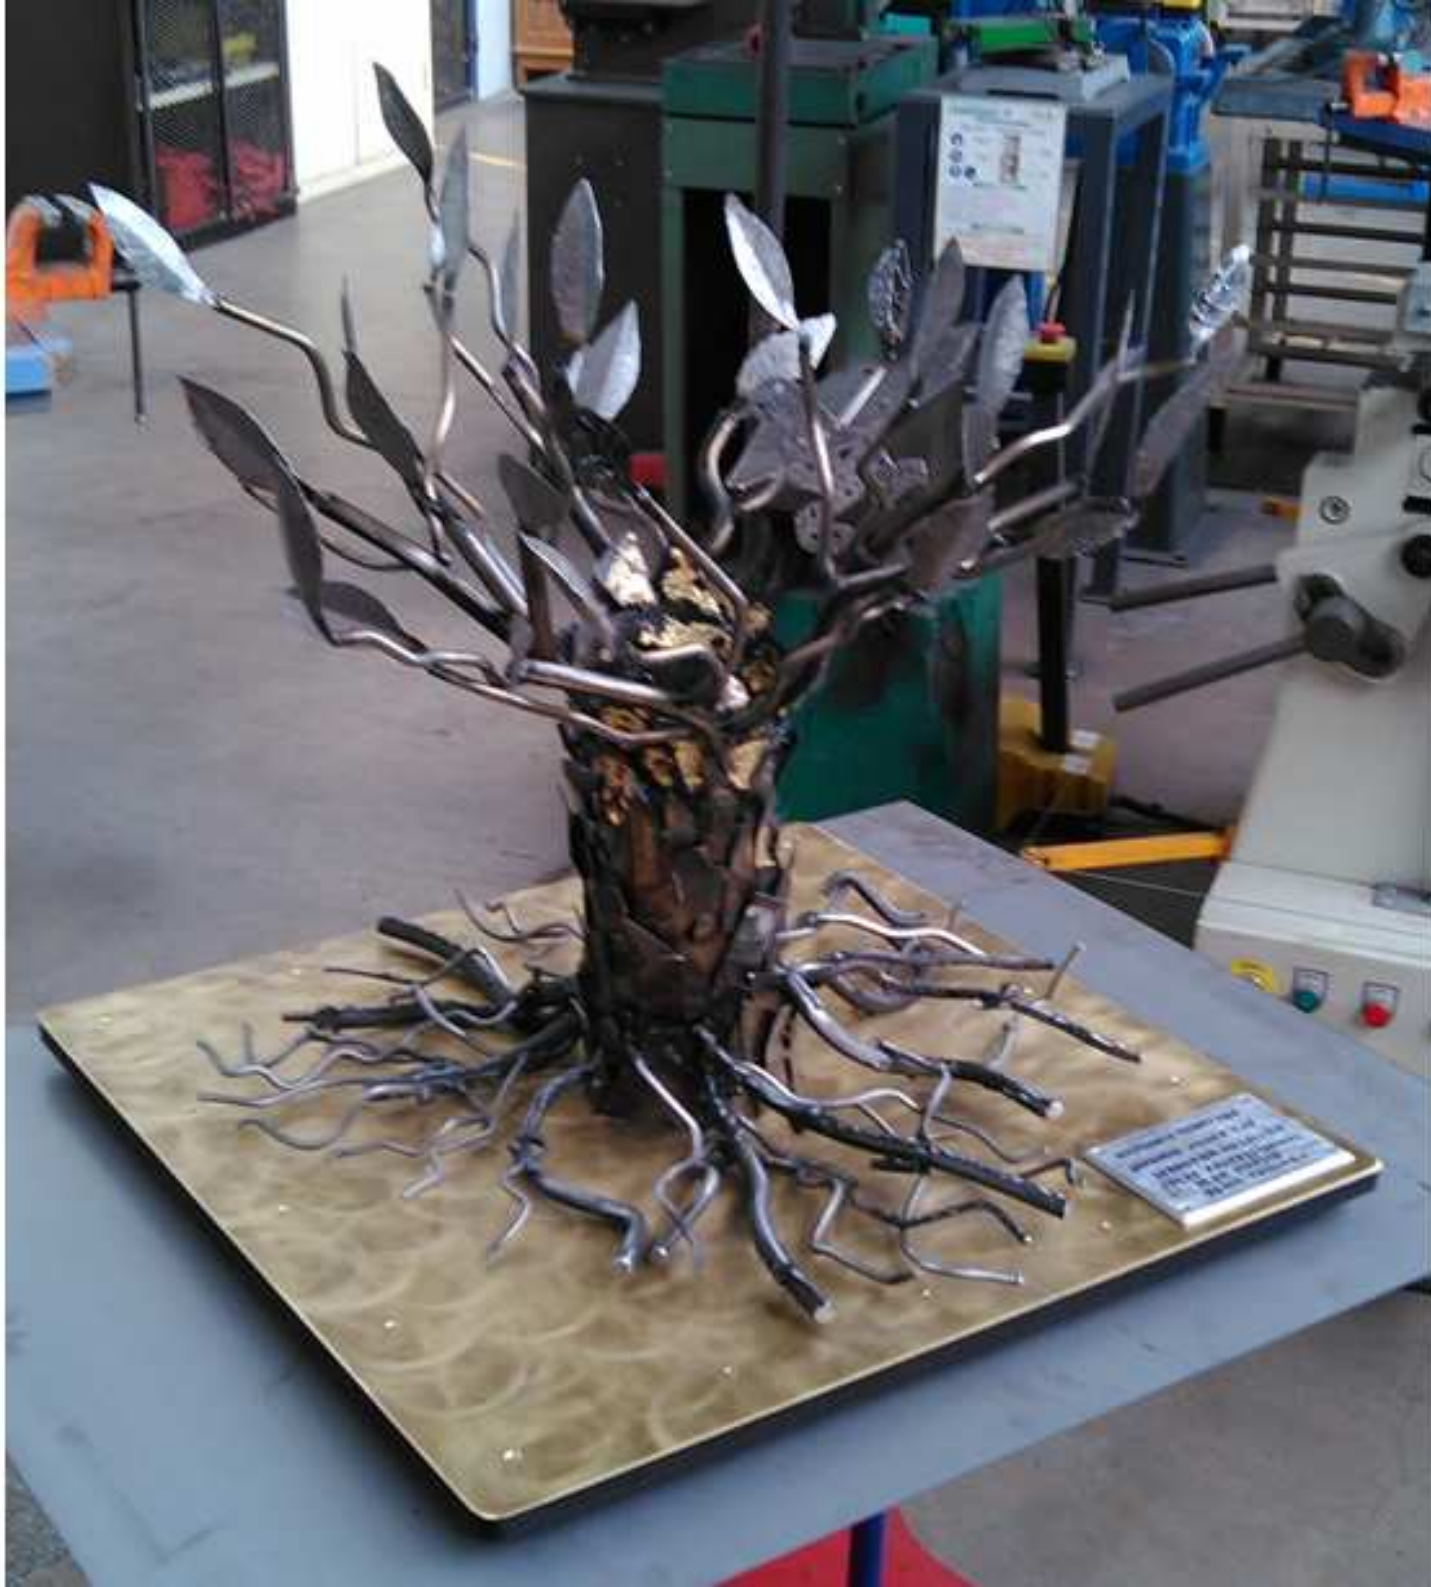

BRASS TREE SCULPTURE
DESIGNED AND MADE BY
ARTIST [NAME]
IN THE YEAR [YEAR]
AT [LOCATION]

WILDLIFE HERITAGE
SERVING NATURE'S CALL
SERVICING METALS LTD
LINES PROFESSIONAL
DEAN WOODS
SERVICING METALS

TRIVIALT FØRST LAG
DENNEMME RINGE KAT
SEBRUGER-RETTILIT
LYKKE-PROFESJONVEL
BEAN TRIVIALT
SEBRUG TRIVIALT